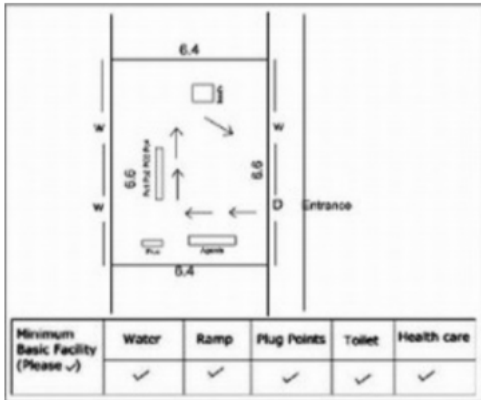

Nazri Naksha

Google Map View

Polling Station Building Front View

Polling Station Front View

Cad View

Key MAP View