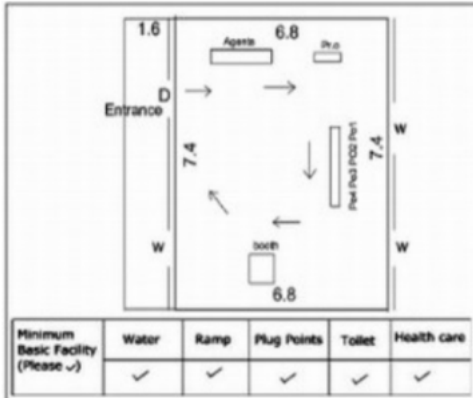

Nazri Naksha

Google Map View

Cad View