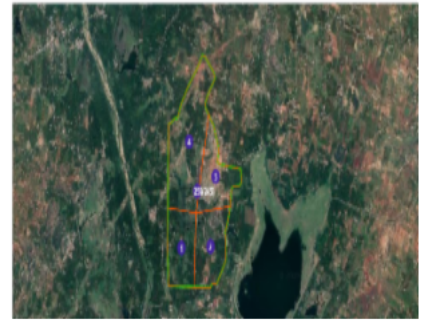

Nazri Naksha

Google Map View