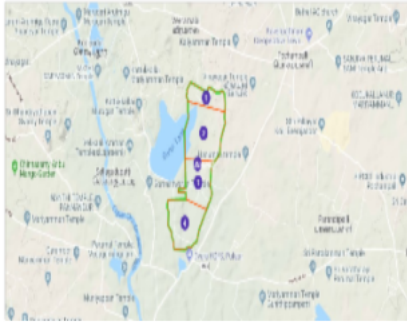

Nazri Naksha

Google Map View