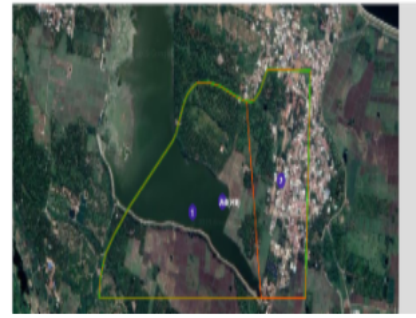

Nazri Naksha

Google Map View