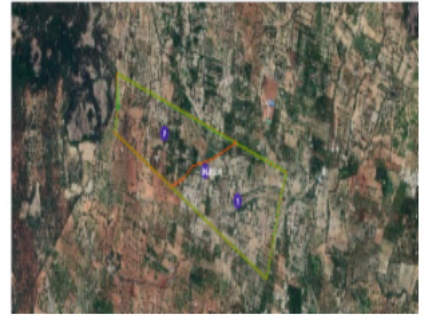

Nazri Naksha

Google Map View