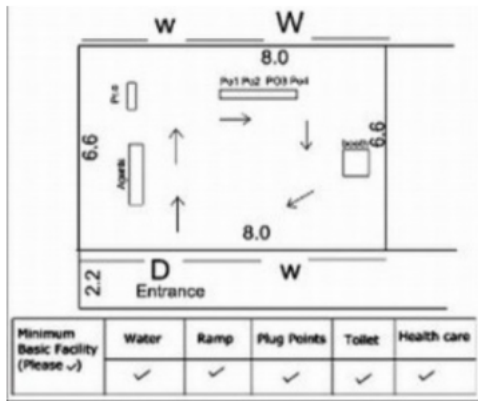

Nazri Naksha

Google Map View

Polling Station Building Front View

Polling Station Front View

Cad View

Key MAP View