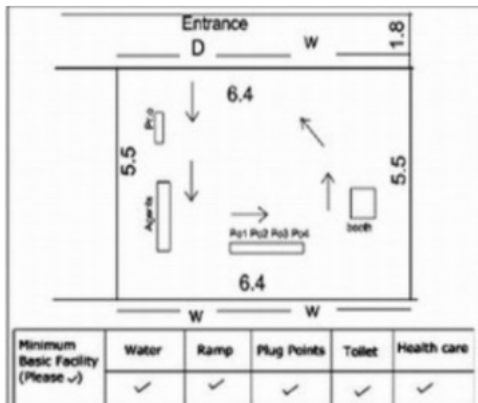

Nazri Naksha

Google Map View

Polling Station Building Front View

Polling Station Front View

Cad View

Key MAP View