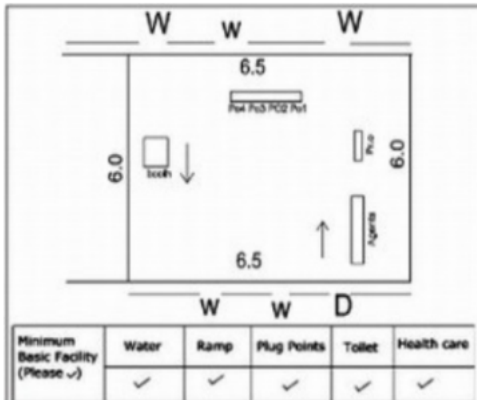

Nazri Naksha

Google Map View

Polling Station Building Front View

Polling Station Front View

Cad View

Key MAP View