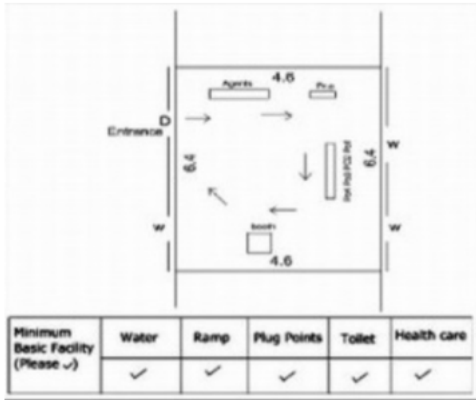

Nazri Naksha

Google Map View

Polling Station Building Front View

Polling Station Front View

Cad View

Key MAP View