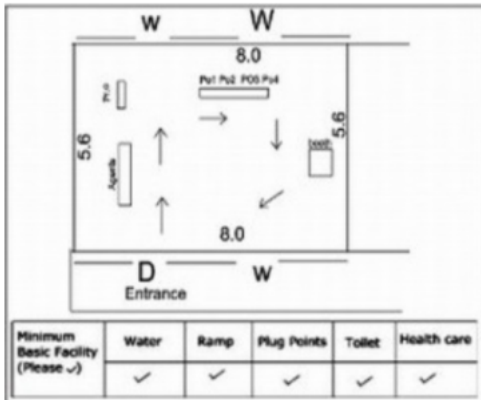

Nazri Naksha

Google Map View

Polling Station Building Front View

Polling Station Front View

Cad View

Key MAP View