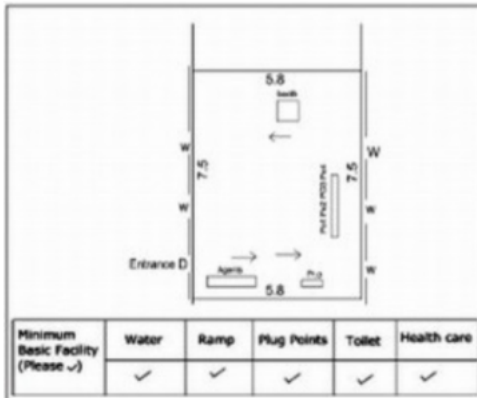

Nazri Naksha

Google Map View

Polling Station Building Front View

Polling Station Front View

Cad View

Key MAP View