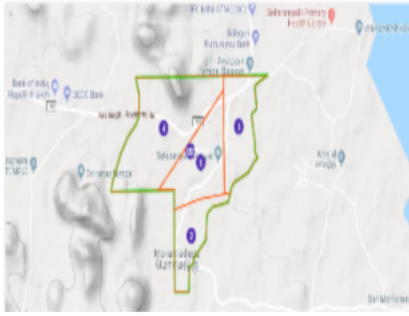

Nazri Naksha

Google Map View