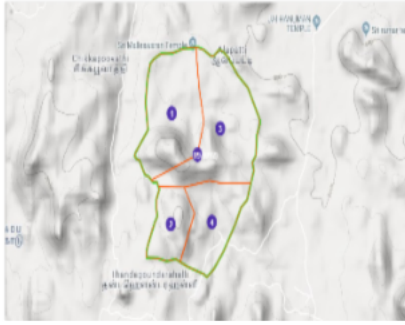

Nazri Naksha

Google Map View