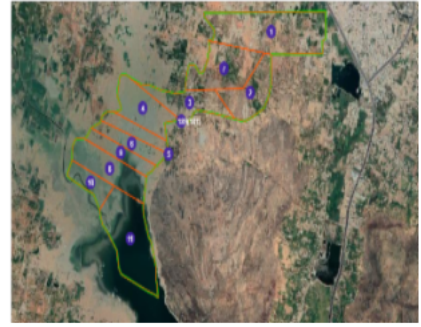

Nazri Naksha

Google Map View