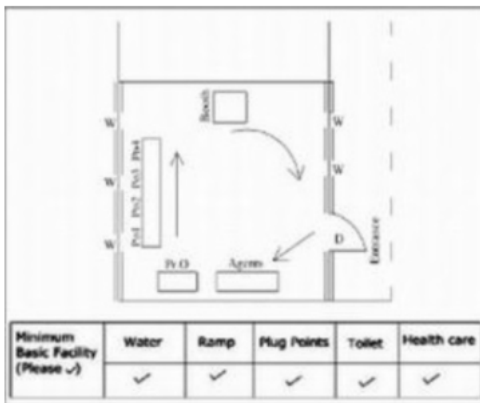

Nazri Naksha

Google Map View

Polling Station Building Front View

Polling Station Front View

Cad View

Key MAP View