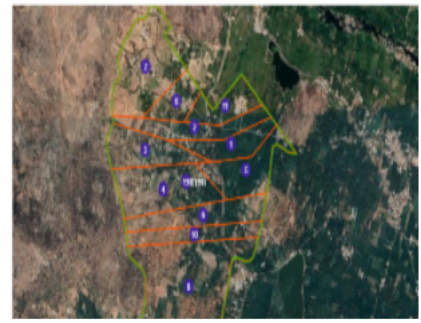

Nazri Naksha

Google Map View