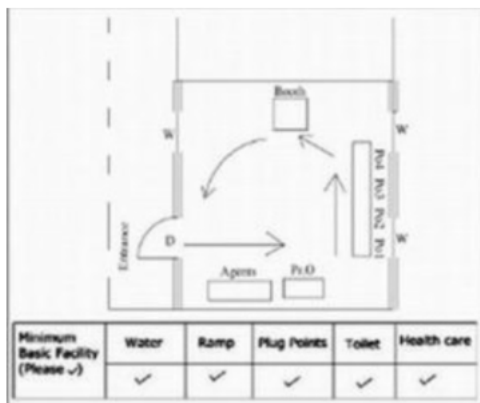

Nazri Naksha

Google Map View

Polling Station Building Front View

Polling Station Front View

Cad View

Key MAP View