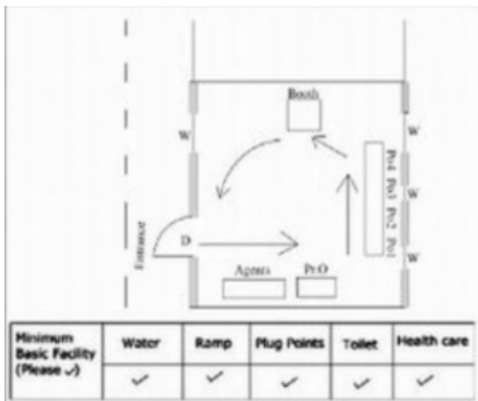

Nazri Naksha

Google Map View

Polling Station Building Front View

Polling Station Front View

Cad View

Key MAP View