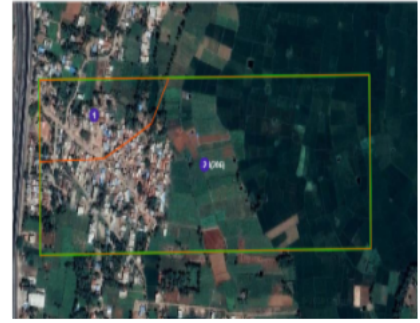

Nazri Naksha

Google Map View