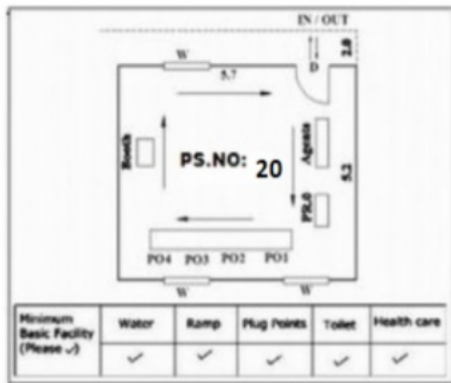

Nazri Naksha

Google Map View

Polling Station Building Front View

Polling Station Front View

Cad View

Key MAP View