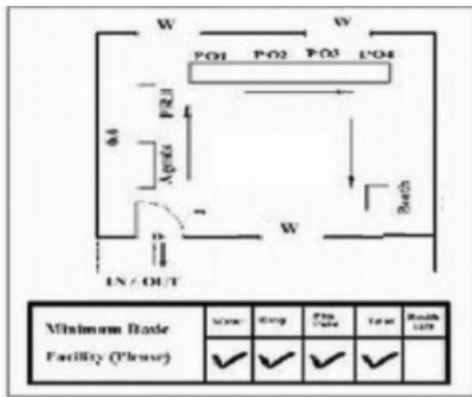

Nazri Naksha

Google Map View

Cad View