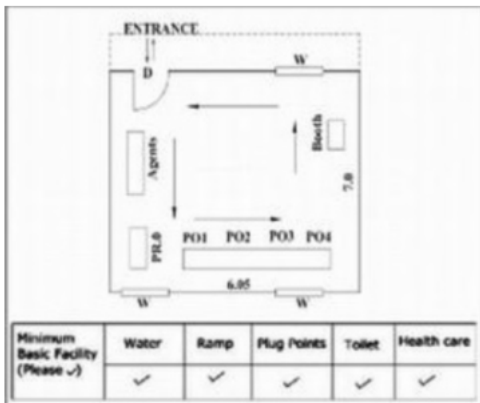

Nazri Naksha

Google Map View

Polling Station Building Front View

Polling Station Front View

Cad View

Key MAP View