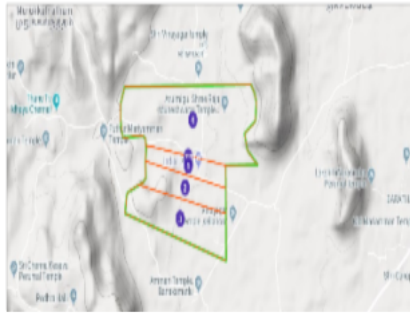

Nazri Naksha

Google Map View