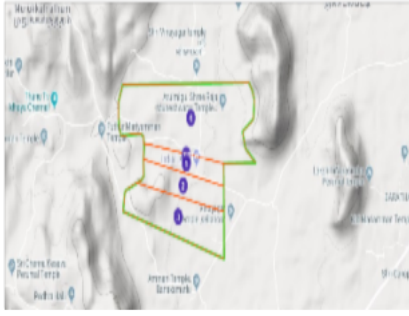

Nazri Naksha

Google Map View