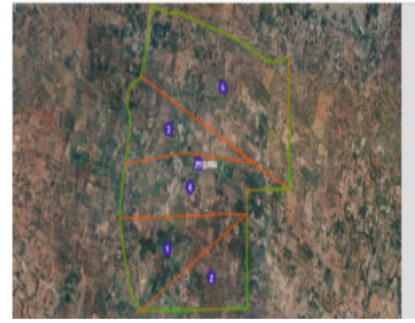

Nazri Naksha

Google Map View