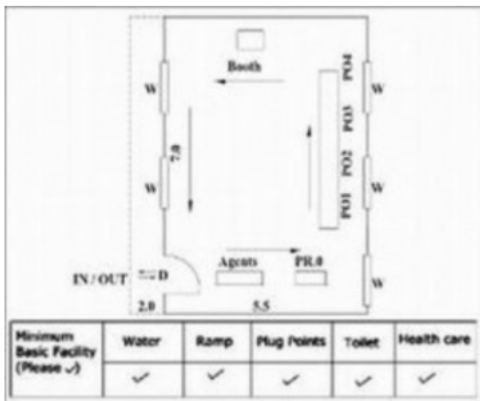

Nazri Naksha

Google Map View

Polling Station Building Front View

ELEVATION

Polling Station Front View

Cad View

Key MAP View