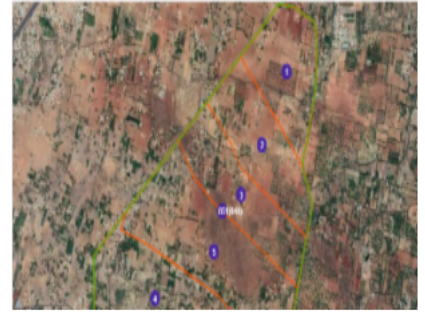

Nazri Naksha

Google Map View