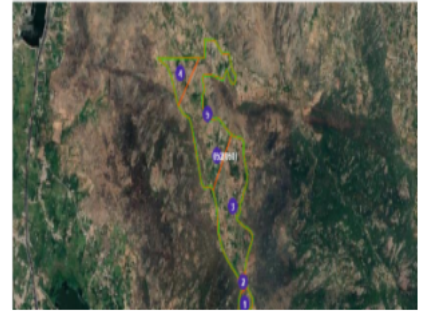

Nazri Naksha

Google Map View