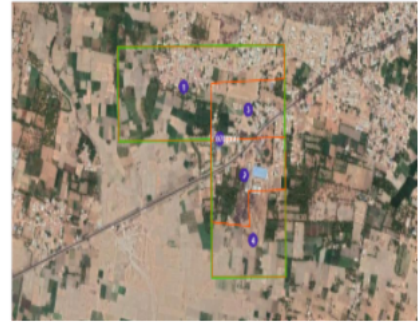

Nazri Naksha

Google Map View