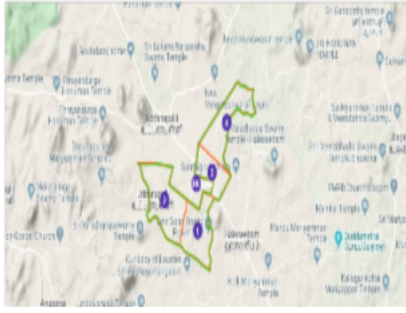

Nazri Naksha

Google Map View