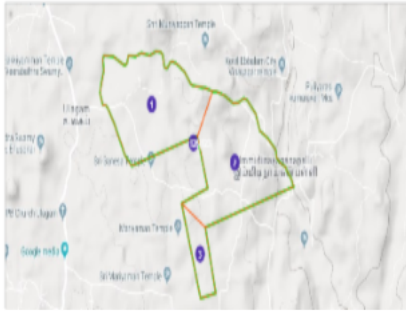

Nazri Naksha

Google Map View