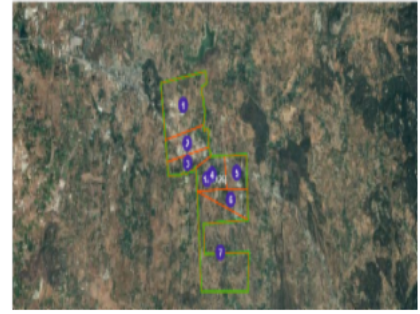

Nazri Naksha

Google Map View