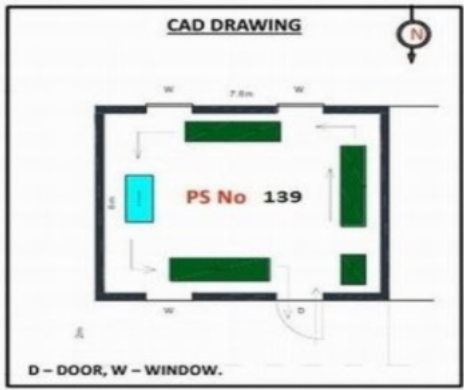

Nazri Naksha

Google Map View

Cad View