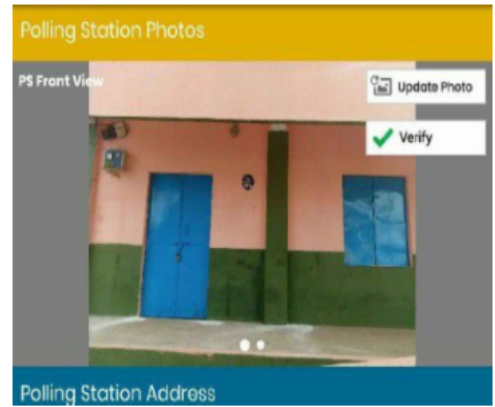

Polling Station Front View