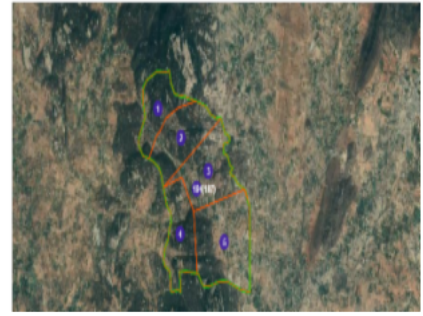

Nazri Naksha

Google Map View