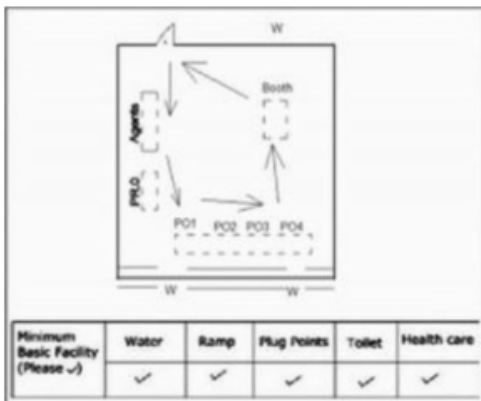

Nazri Naksha

Google Map View

Polling Station Building Front View

Polling Station Front View

Cad View

Key MAP View