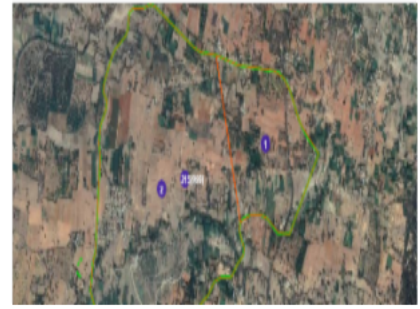

Nazri Naksha

Google Map View