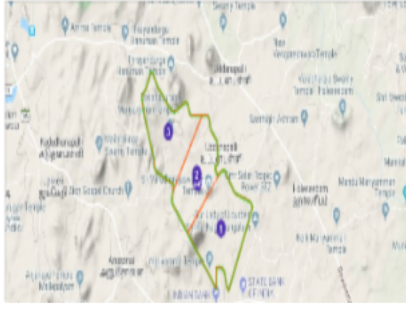

Nazri Naksha

Google Map View