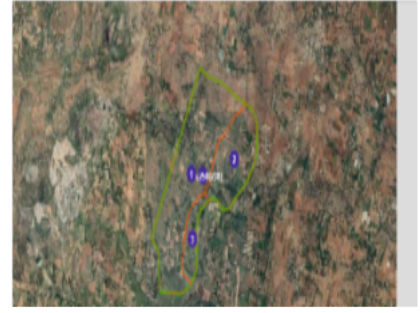

Nazri Naksha

Google Map View