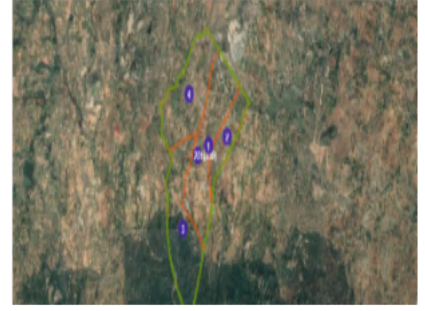

Nazri Naksha

Google Map View