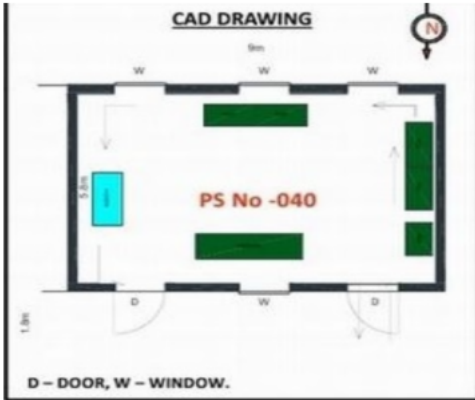

Nazri Naksha

Google Map View

Polling Station Building Front View

Polling Station Front View

Cad View

Key MAP View