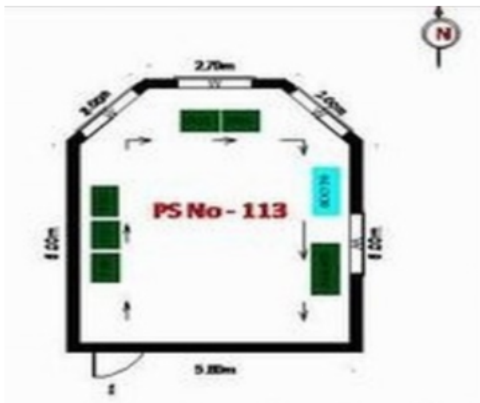

Nazri Naksha

Google Map View

Cad View