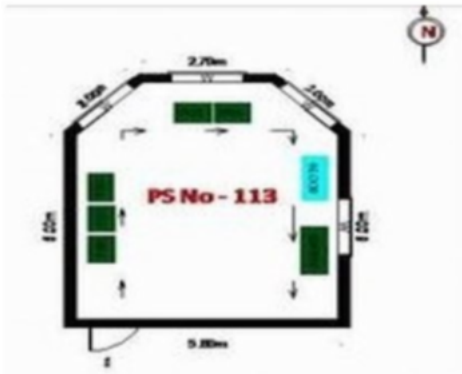

Nazri Naksha

Google Map View

Polling Station Building Front View

Cad View