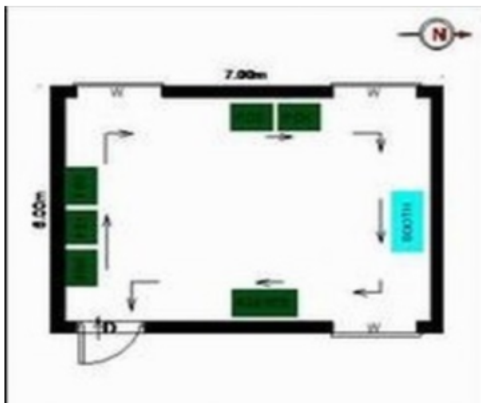

Nazri Naksha

Google Map View

Polling Station Building Front View

Polling Station Front View

Cad View

Key MAP View