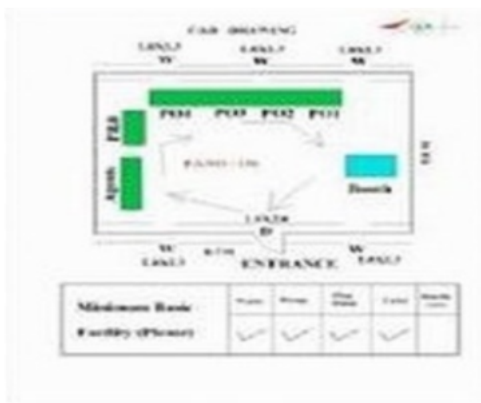

Nazri Naksha

Google Map View

Polling Station Building Front View

Polling Station Front View

Cad View

Key MAP View