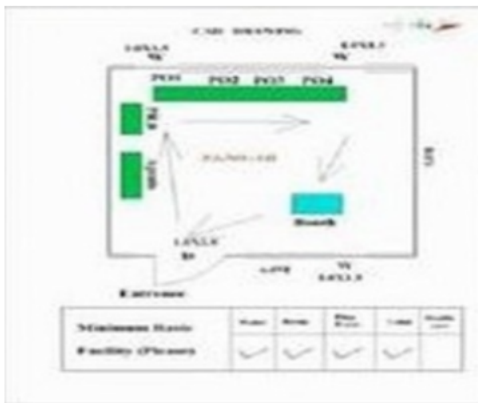

Nazri Naksha

Google Map View

Polling Station Building Front View

Polling Station Front View

Cad View

Key MAP View