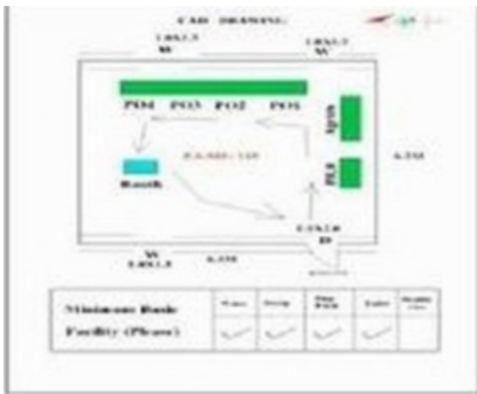

Nazri Naksha

Google Map View

Cad View