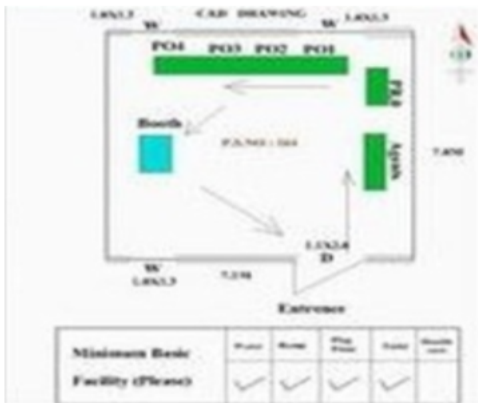

Nazri Naksha

Google Map View

Polling Station Building Front View

Polling Station Front View

Cad View

Key MAP View