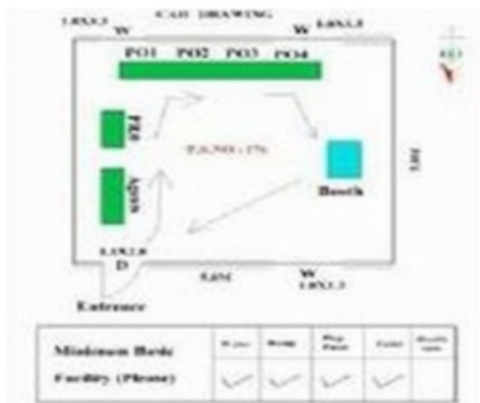

Nazri Naksha

Google Map View

Polling Station Building Front View

Polling Station Front View

Cad View

Key MAP View